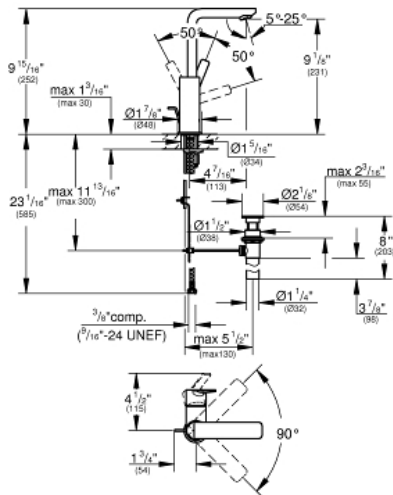

LINEARE
Single-Handle Bathroom Faucet L-
Size

MODEL # 2382500A

Pure Freude
an Wasser

GROHE

Product Description:

LINEARE

Single-Handle Bathroom Faucet L-Size

Standard Specification:

- Single hole installation
- Metal lever handle
- **GROHE SilkMove** 28 mm ceramic cartridge
- With temperature limiter
- **GROHE StarLight** chrome finish
- **GROHE AquaGuide** adjustable flow control
- **GROHE QuickFix** installation system
- Swivel tubular spout with flow control and stop limiter
- Includes waste-set drain assembly
- Flexible hose connections

Color:

□ 2382500A StarLight Chrome